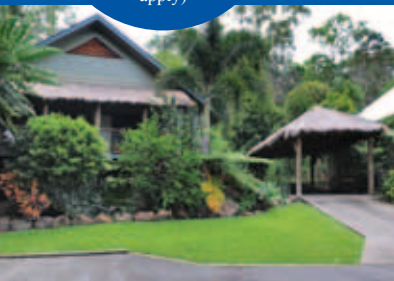

Airlie Cove HOT DEALS

Discover the Whitsundays and relax in the natural environment of Airlie Cove Resort and Van Park with these fantastic offers

2 NIGHT SPECIAL

Stay 1 night, 2nd night 50%

Stay in any cabin type for one night and receive the second night half price!

3 NIGHT SPECIAL

Stay 3 nights, Pay for 2 nights

Stay in any cabin type for two nights and receive the third night free!

4 NIGHT SPECIAL

Stay 4 nights, Pay for 3 nights

Stay in any cabin type for three nights and receive the fourth night free!

2. 2km through Airlie Beach
   - Adjacent to National Park
   - Closest Big 4 to the islands & Great Barrier Reef Cruise Terminal
   - Deluxe air-conditioned Bali Villas
   - 1 b/room, 2 b/room and studio cabins
   - Ensuites • Powered sites • Camp sites
   - Camp Kitchen • Pet friendly
   - Swimming pool • Van & boat storage
   - Full tour bookings
   - On site restaurant - "The Cook House" (seasonal)

airlie
cove

RESORT & VAN PARK

Valid for stays until 31 March 2012 (block out dates apply)

Ph: 1800 653 445
www.airliecove.com.au
admin@airliecove.com.au

* Conditions apply. Subject to availability. Valid for all cabin types. Not valid for sites.